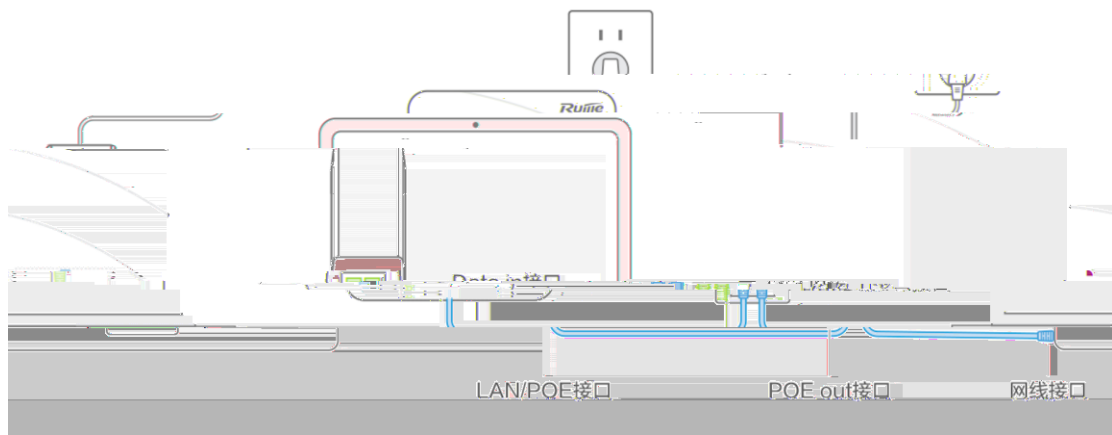

AP 3

POE

POE

DC

1. POE

AP WEB