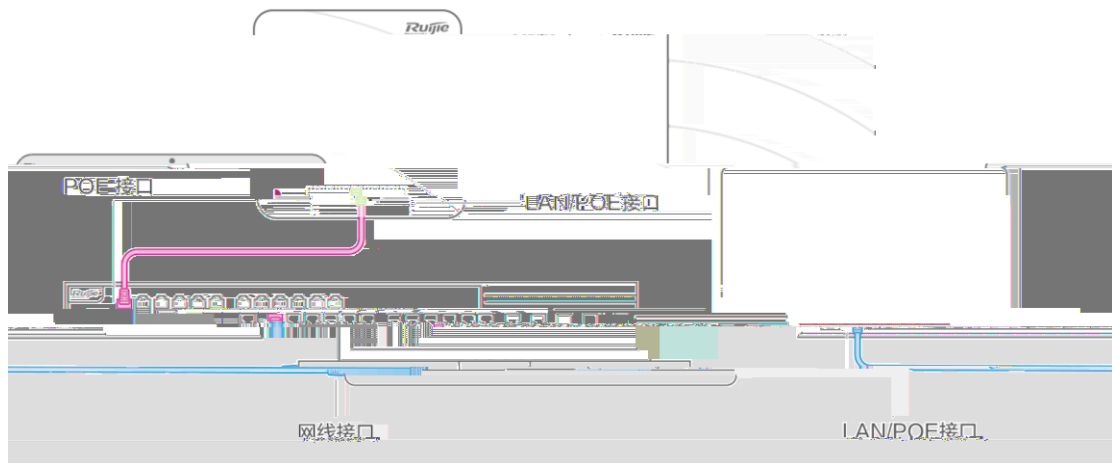

AP 3

POE

POE

DC

1. POE

AP WEB

2. POE

AP WEB

3. DC

AP WEB

DC

AP

AP

DC

1. AC WEB

2. AC Console

Console RJ45

RS232 USB

AC AP WEB 192.168.110.1
 admin PC IP 192.168.110.2 255.255.255.0

<http://192.168.110.1>

1. Console

COM COM
 9 COM USB
 COM RS232 AC AP Console " Console"
 AP Telnet WEB