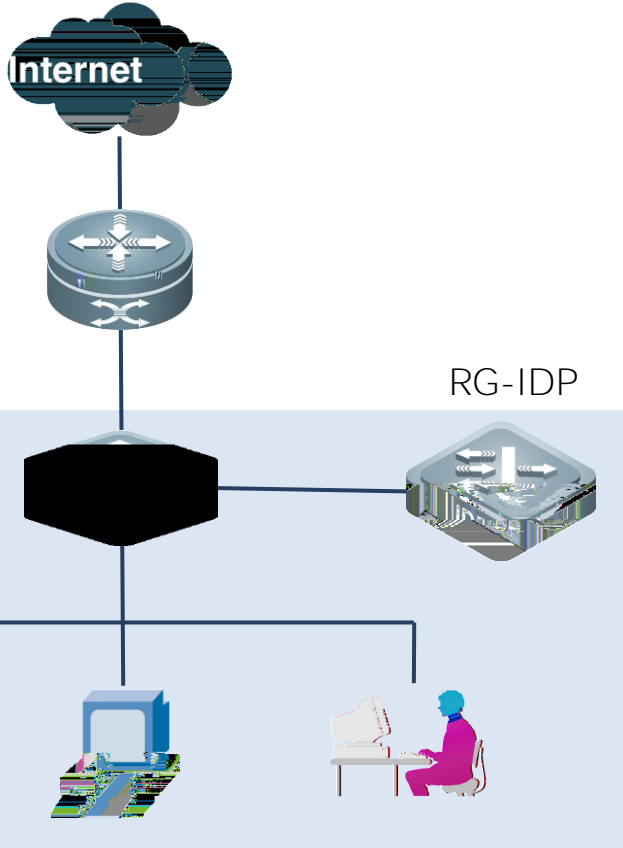

# RG-IDP 1000E

Console RJ45

USB

PWR power  
bypass

HDD

BYP

5

eth0-eth4

eth1 <-> eth2

bypass

# Contents

RG-IDP

IPS      QoS

RG-IDP 1000E    RG-IDP 2000E    RG-IDP 3000E

RG-IDP

IPS

RG-IDP 1000E    RG-IDP 2000E  
RG-IDP 3000E

[www.ruijie.com.cn](http://www.ruijie.com.cn)