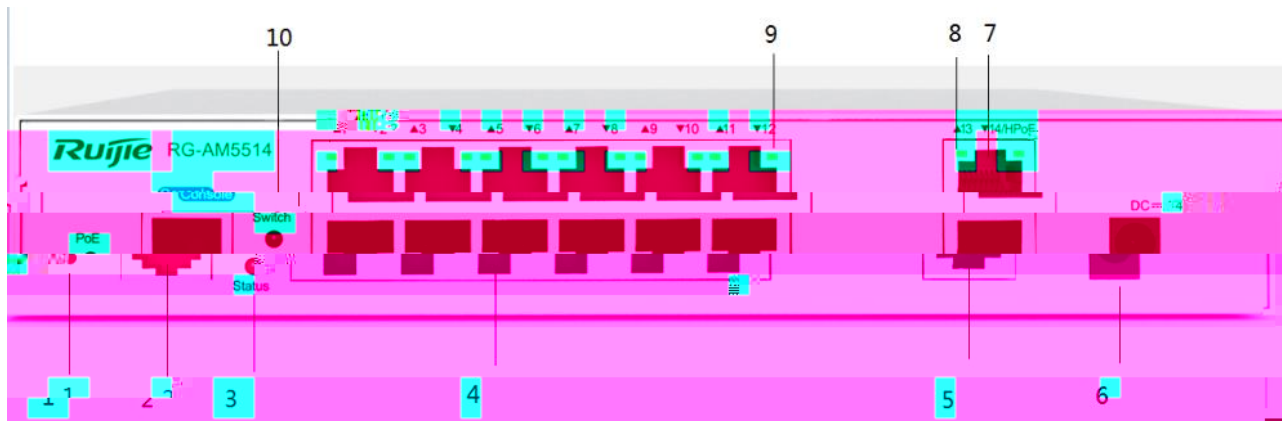

AP

100

AP

AP

24

AP

AM5528

24 POE  
AP  
2 +2  
20G  
AP

24

AM5514

12 POE 12  
AP  
2  
2G  
AP

- |    |                   |     |            |
|----|-------------------|-----|------------|
| 1  |                   | 6.  |            |
| 2  | Console           | 7   | 1000Base-T |
| 3  | AM5514            | 8.  |            |
| 4. | 10/100/1000Base-T | 9.  |            |
| 5. | HPOE 1000Base-T   | 10. | LED        |