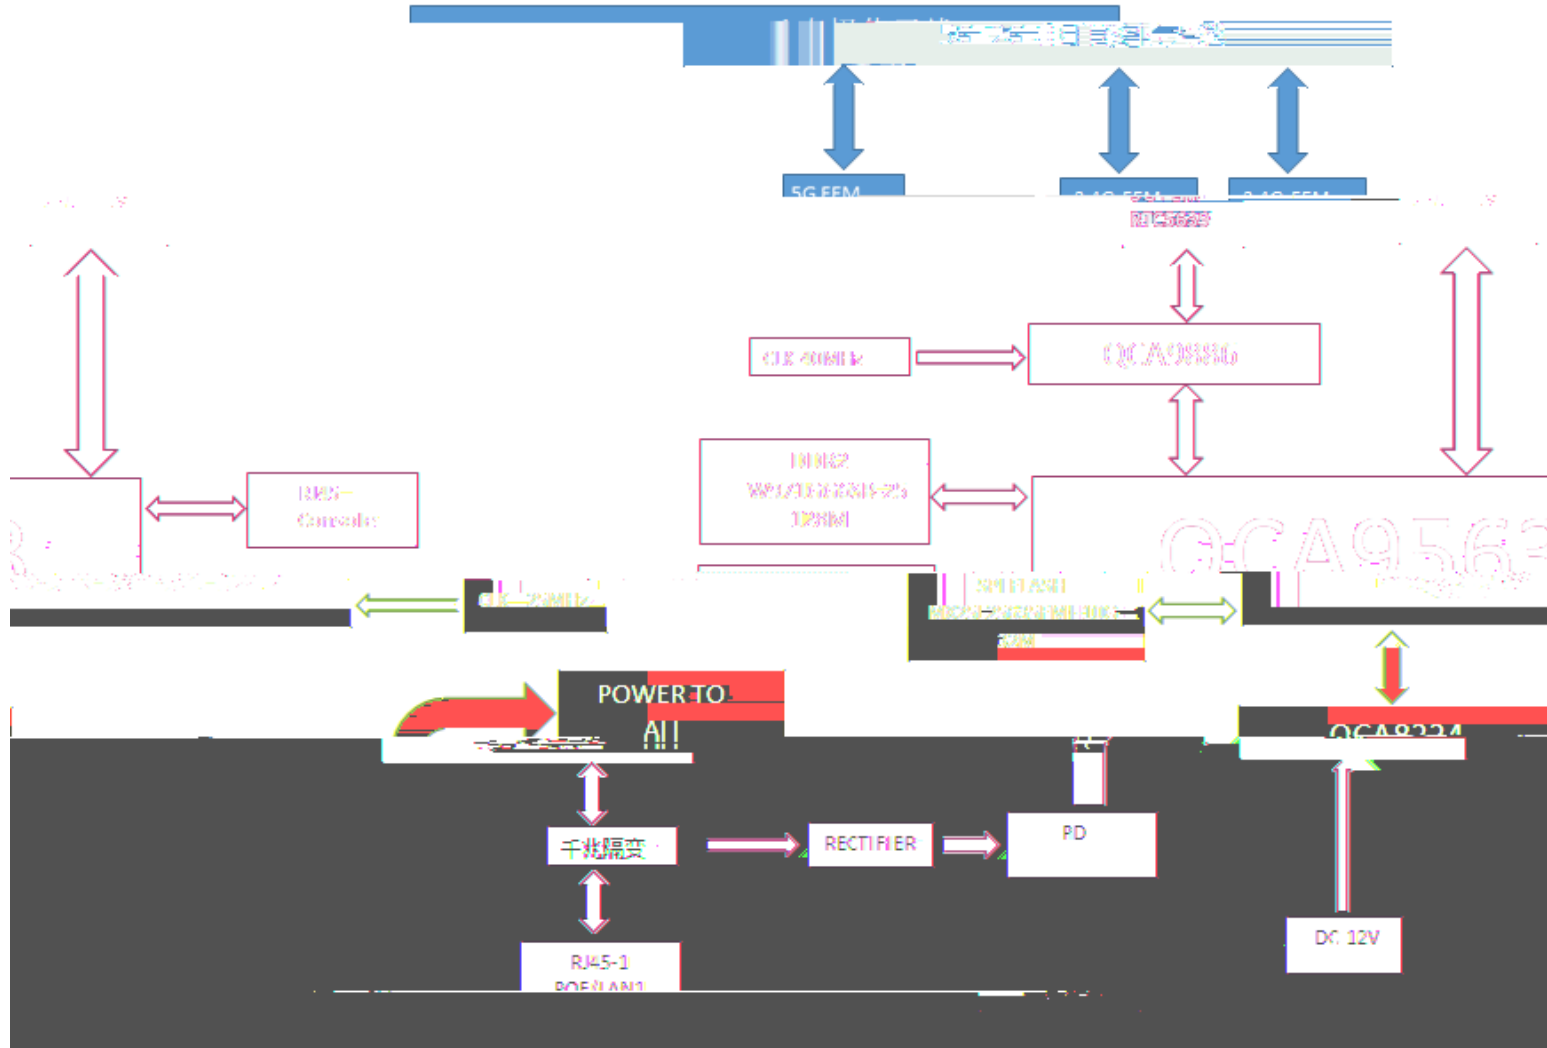

1 WIFI

710-A

radio 1 :2.4g 1-13

radio 2 :5g 5G

2

fit AC

fat

3

LAN1 () af/PoE;

DC 12V

Reset

Microsoft Word
97 - 2003 ÎΆµµ

word

- 1
- 2

show version detail
show run