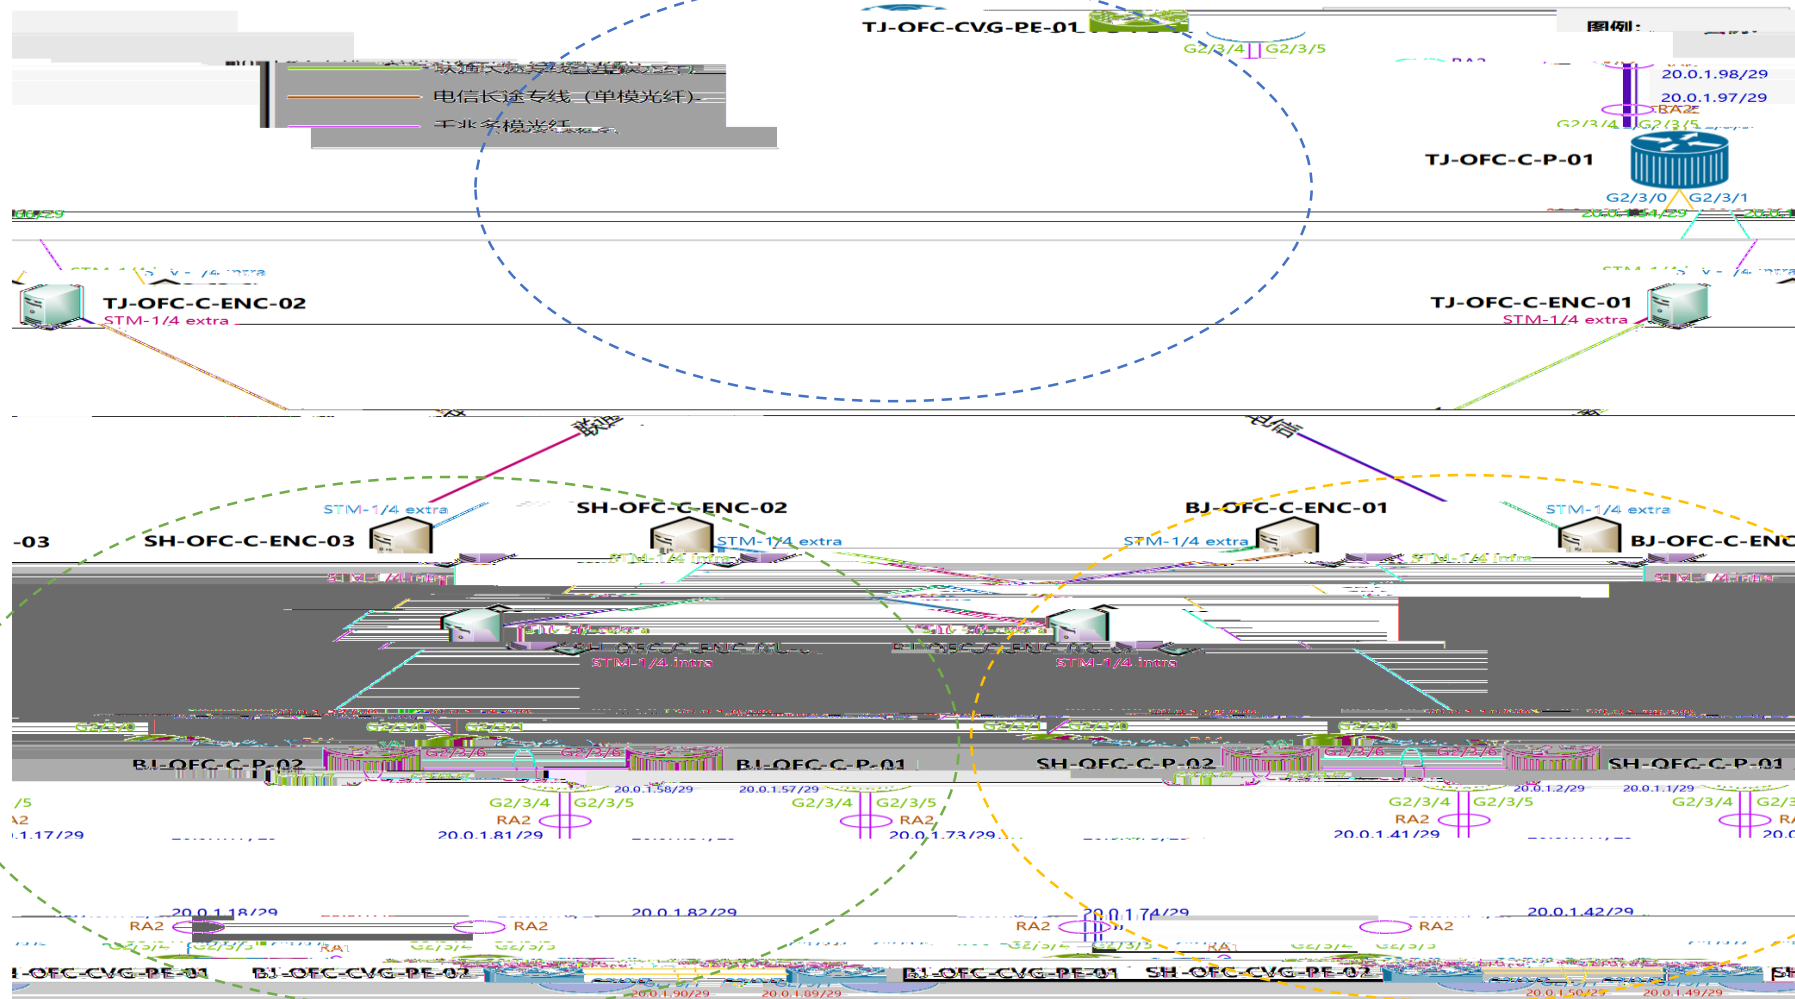

RSR77-XA

RSR77-XA

RSR77-XA

RSR77-XA

FT2000

CPU

TOP

12.X

docker

RG-RSR77-XA

RG-RSR77-XA-03 RG-RSR77-XA-08

77XA FT2000 CPU 12.X
20XA 30XA

RSR77XA

QOS

10.X

RSR20-XA RSR30-XA

SPEC

	4	n+n
	2 3	2 8 4
	NM-4XS-KB NM-2XS-KA NM-8GT-G NM-8SFP-	

RSR-XA

12.X

V6.8

" Run main without enable password"
enable

Rboot

Uboot

RSR77-XA

77XA

20XA 30XA

Rboot

PPT

THANKS

29

100036