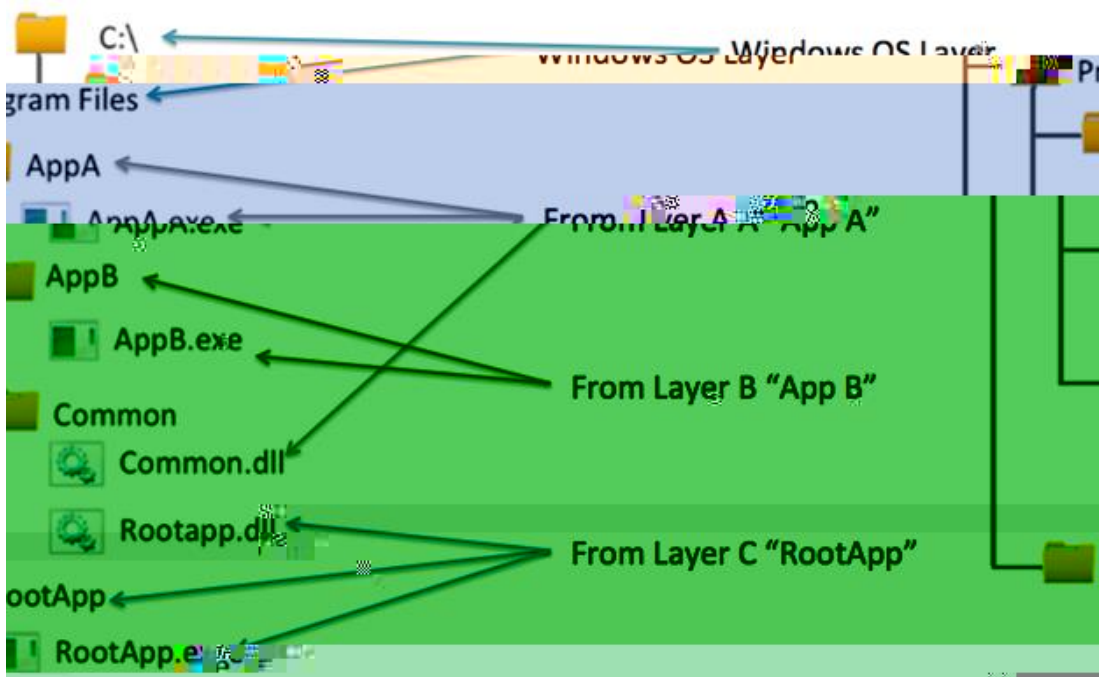

2-1

2.3

UPM

2.3.1

2-2

exe dll

C

C

C

2-3

C

Windows
AppA AppB

C

dll

MiniFilter
NTFS
App.exe

IO
MiniFilter

2-4

Windows

Windows

Windows

2-5

2.3.2

AppA AppB

2-6