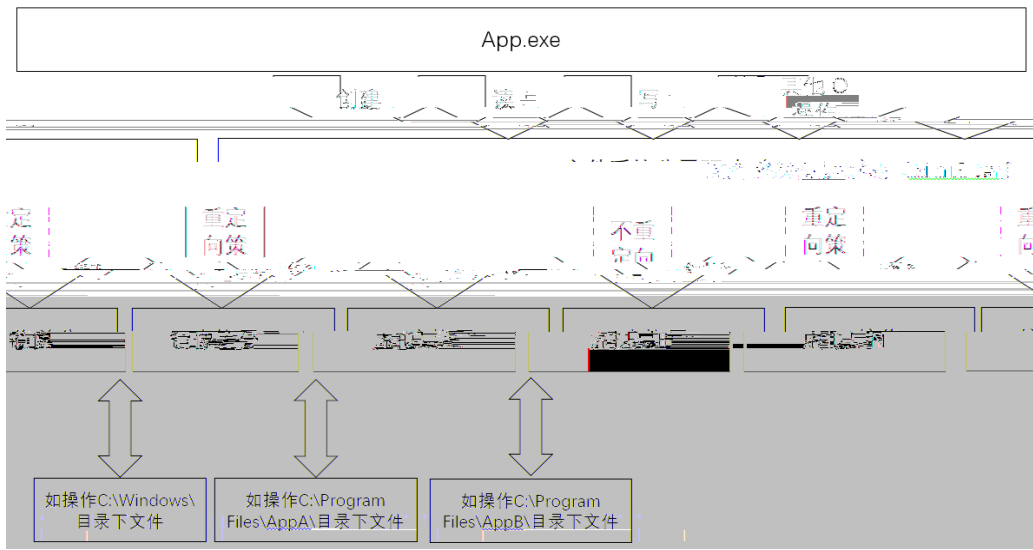

C

2-3

C

Windows
AppA AppB

C

dll

MiniFilter
NTFS
App.exe

IO
MiniFilter

2-4

Windows

Windows

Windows

2-5

2.3.2

AppA AppB

2-6