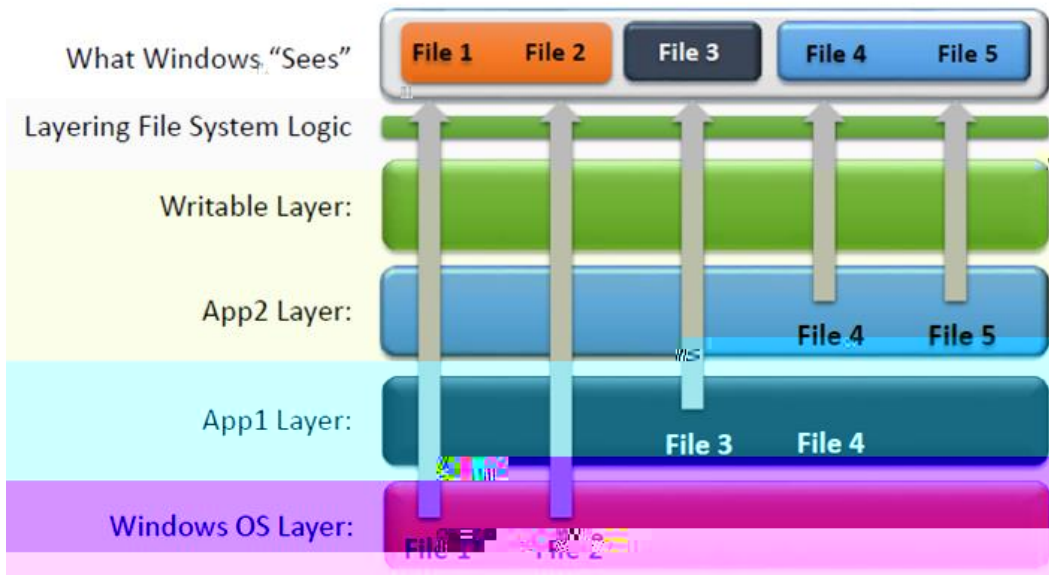

C

2-3

C

Windows
AppA AppB

C

dll

MiniFilter
NTFS
App.exe

IO
MiniFilter

2-4

Windows

Windows

Windows

2-5

2.3.2

AppA AppB

2-6