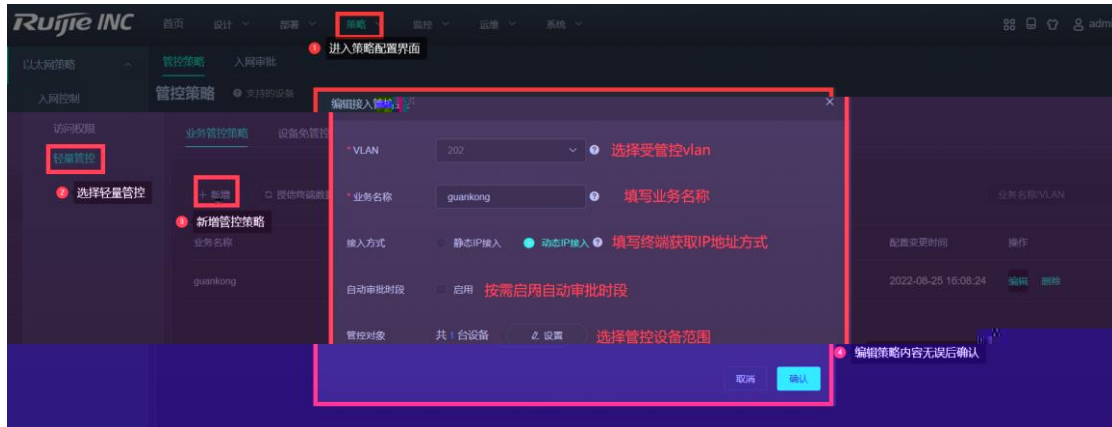

4.4

STEP 1

vlan

vlan

trunk

fp Field

Processors

dhcp

14